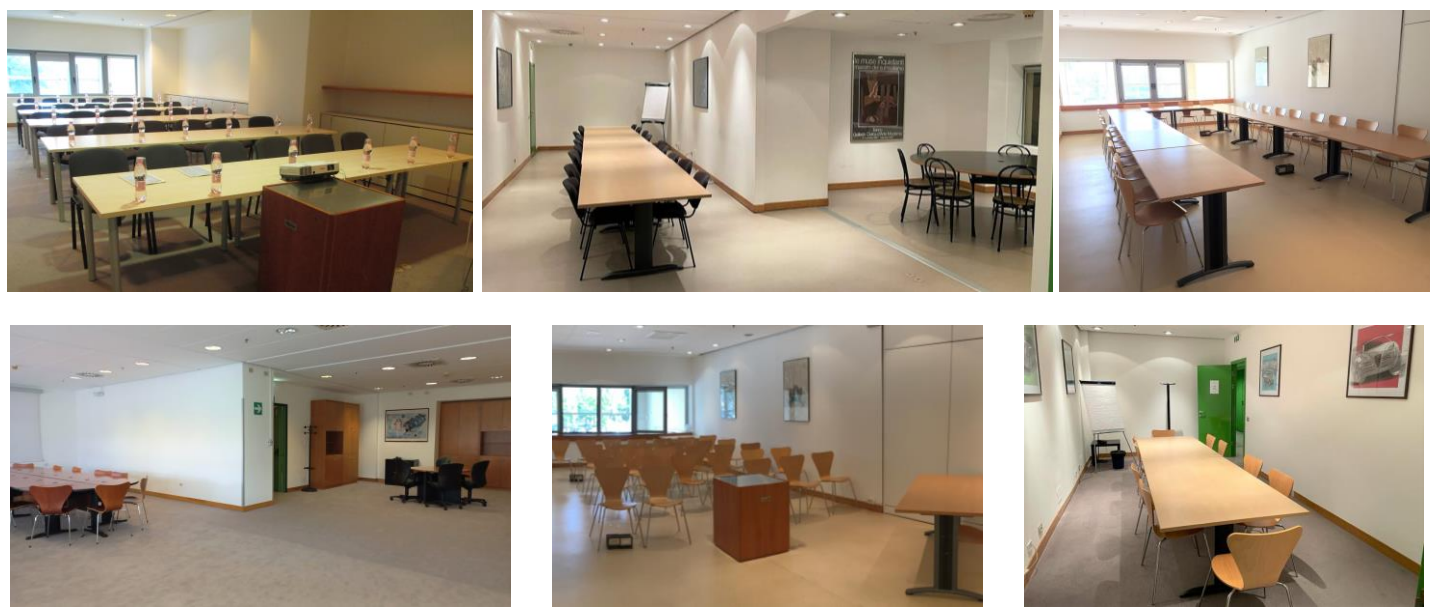

ROOMS VARSAVIA, PRAGA, SOFIA AND OSLO

mezzanine level

Flexible layout from up to 40 pax – about 40smq each

EQUIPMENT INCLUDES

- standard fixed lighting and air conditioning

HALL FEATURES

- natural light, blackout curtains